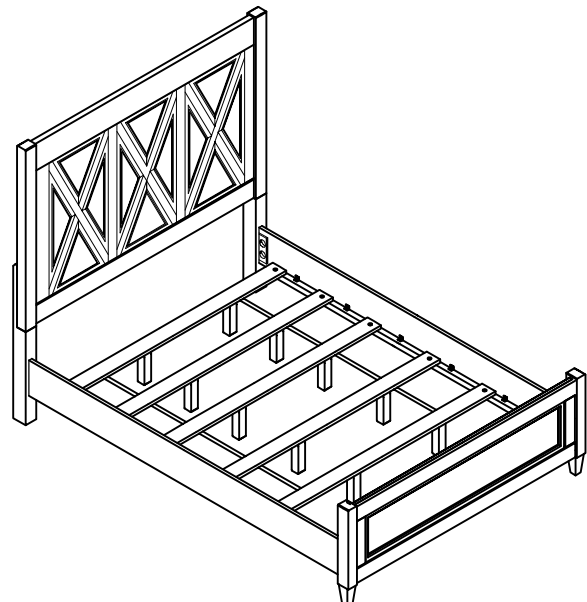

Hardware and Parts packed with the Headboard

<p>King Panel Headboard - 12180</p>  <p>(H-A) 1 pc.</p>	<p>Headboard Post (Right)</p>  <p>(H-B) 1 pc.</p>	<p>Headboard Post (Left)</p>  <p>(H-C) 1 pc.</p>	<p>Headboard Stretcher</p>  <p>(H-D) 1 pcs.</p>
<p>Allen Head Bolt Ø5/16"-18 x 2"</p>  <p>(H-E) 8 pcs.</p>	<p>Spring Washer Ø5/16" x Ø13mm</p>  <p>(H-F) 8 pcs.</p>	<p>Flat Washer Ø5/16" x Ø19mm</p>  <p>(H-G) 8 pcs.</p>	<p>Allen key M5</p>  <p>(H-H) 1 pc.</p>

Hardware and Parts packed with the Footboard

<p>King Panel Footboard 12181</p>  <p>(F-A) 1 pc.</p>	<p>Wood Slat (76 3/4" Long)</p>  <p>(F-B) 1 set</p>	<p>Wood Screw Ø4 x 30mm</p>  <p>(F-C) 10 pcs.</p>	<p>Support Leg 6-15/16" x 1-1/8" x 1-1/8"</p>  <p>(F-D) 10 pcs.</p>	<p>Screw Driver not included</p> 
--	---	---	---	---

Hardware and Parts packed with the Bed Rails

<p>Bed Rails - 12172</p>  <p>(R-A) 2 pcs.</p>	<p>All-Thread Bolt Ø5/16"-18 x 3-1/2"</p>  <p>(R-B) 8 pcs.</p>	<p>Arc Washer 37x17mm</p>  <p>(R-C) 8 pcs.</p>	<p>Spring Washer Ø5/16" x Ø13mm</p>  <p>(R-D) 8 pcs.</p>	<p>Flat Washer Ø5/16" x Ø16mm</p>  <p>(R-E) 8 pcs.</p>	<p>Hex Nut Ø5/16" x 18mm</p>  <p>(R-F) 8 pcs.</p>	<p>Open Wrench 12 mm</p>  <p>(R-G) 1 pc.</p>
---	---	---	---	---	--	---

6/0-6/6 King Bed

12180 -- 6/0 - 6/6 - Panel Headboard

12181 -- 6/6 - Panel Footboard

12172 -- 5/0 - 6/6 Side Rails

STEP 1

STEP 2

STEP 3

STEP 4