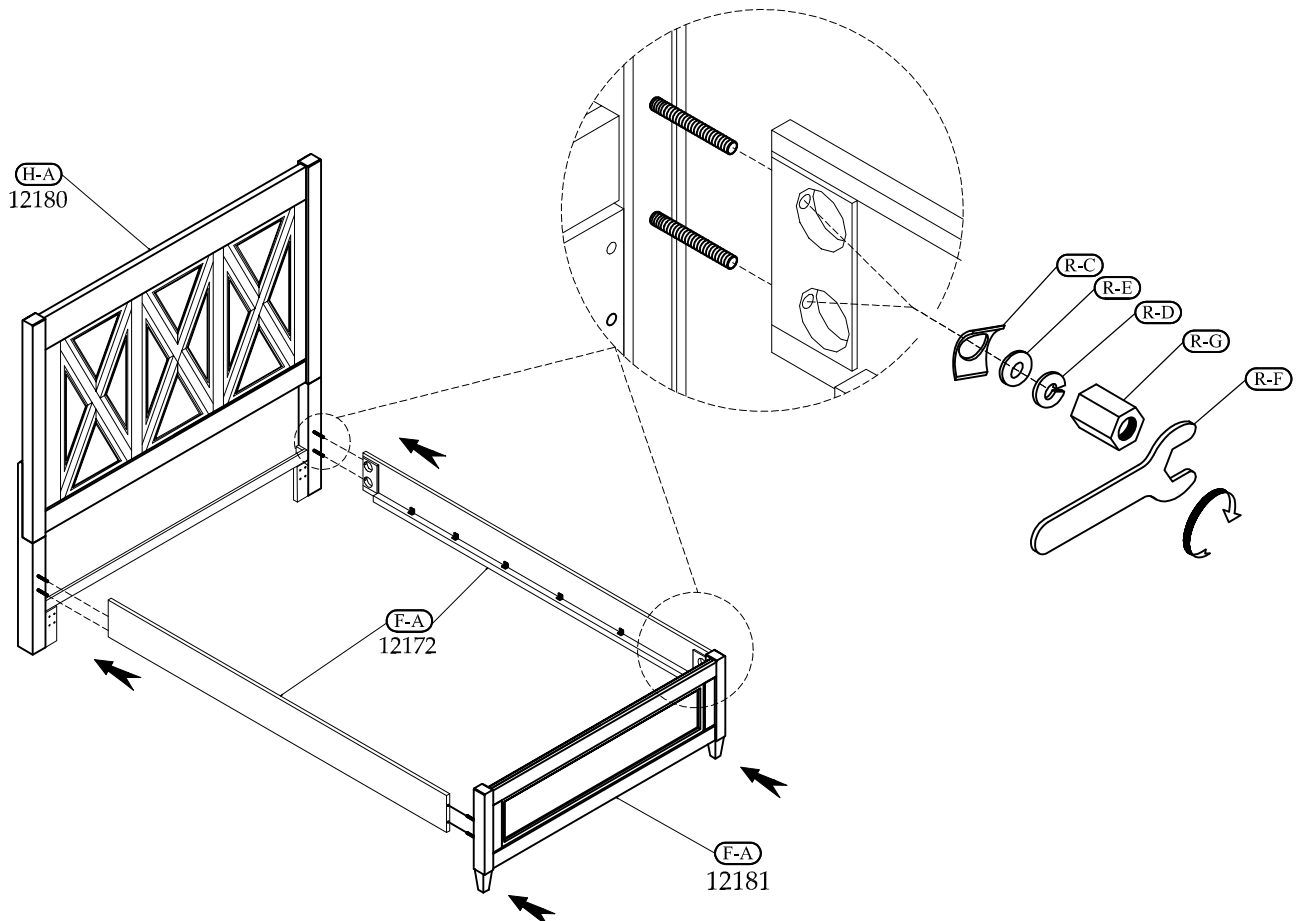

Hardware and Parts packed with the Headboard

<p>King Panel Headboard - 12180</p>  <p>(H-A) 1 pc.</p>	<p>Headboard Post (Right)</p>  <p>(H-B) 1 pc.</p>	<p>Headboard Post (Left)</p>  <p>(H-C) 1 pc.</p>	<p>Headboard Stretcher</p>  <p>(H-D) 1 pcs.</p>
<p>Allen Head Bolt Ø5/16"-18 x 2"</p>  <p>(H-E) 8 pcs.</p>	<p>Spring Washer Ø5/16" x Ø13mm</p>  <p>(H-F) 8 pcs.</p>	<p>Flat Washer Ø5/16" x Ø19mm</p>  <p>(H-G) 8 pcs.</p>	<p>Allen key M5</p>  <p>(H-H) 1 pc.</p>

Hardware and Parts packed with the Footboard

<p>King Panel Footboard 12181</p>  <p>(F-A) 1 pc.</p>	<p>Wood Slat (76 3/4" Long)</p>  <p>(F-B) 1 set</p>	<p>Wood Screw Ø4 x 30mm</p>  <p>(F-C) 10 pcs.</p>	<p>Support Leg 6-15/16" x 1-1/8" x 1-1/8"</p>  <p>(F-D) 10 pcs.</p>	<p>Screw Driver not included</p> 
--	---	---	---	---

Hardware and Parts packed with the Bed Rails

<p>Bed Rails - 12172</p>  <p>(R-A) 2 pcs.</p>	<p>All-Thread Bolt Ø5/16"-18 x 3-1/2"</p>  <p>(R-B) 8 pcs.</p>	<p>Arc Washer 37x17mm</p>  <p>(R-C) 8 pcs.</p>	<p>Spring Washer Ø5/16" x Ø13mm</p>  <p>(R-D) 8 pcs.</p>	<p>Flat Washer Ø5/16" x Ø16mm</p>  <p>(R-E) 8 pcs.</p>	<p>Hex Nut Ø5/16" x 18mm</p>  <p>(R-F) 8 pcs.</p>	<p>Open Wrench 12 mm</p>  <p>(R-G) 1 pc.</p>
---	---	---	---	---	--	---

STEP 5

STEP 6

Adjustable leveler.

6/0-6/6 King Bed

12180- 6/0-6/6 Panel Headboard

The headboard may be used alone with a Eastern King or California King size metal bed frame.