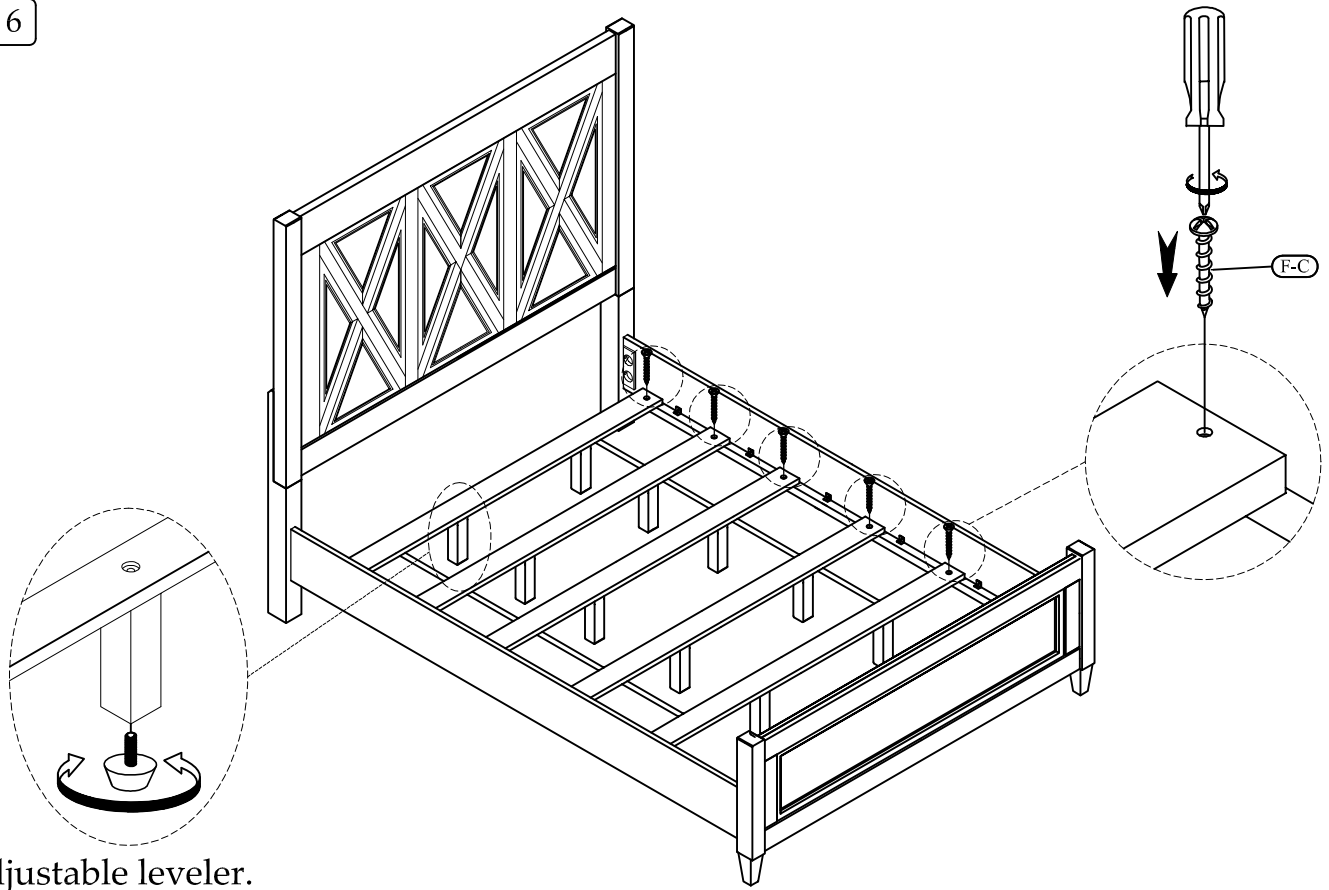

Hardware and Parts packed with the Footboard

<p>King Panel Footboard 12181</p>  <p>(F-A) 1 pc.</p>	<p>Wood Slat (76 3/4" Long)</p>  <p>(F-B) 1 set</p>	<p>Wood Screw Ø4 x 30mm</p>  <p>(F-C) 10 pcs.</p>	<p>Support Leg 6-15/16" x 1-1/8" x 1-1/8"</p>  <p>(F-D) 10 pcs.</p>	<p>Screw Driver not included</p> 
--	---	---	---	---

Hardware and Parts packed with the Bed Rails

<p>Bed Rails - 12172</p>  <p>(R-A) 2 pcs.</p>	<p>All-Thread Bolt Ø5/16"-18 x 3-1/2"</p>  <p>(R-B) 8 pcs.</p>	<p>Arc Washer 37x17mm</p>  <p>(R-C) 8 pcs.</p>	<p>Spring Washer Ø5/16" x Ø13mm</p>  <p>(R-D) 8 pcs.</p>	<p>Flat Washer Ø5/16" x Ø16mm</p>  <p>(R-E) 8 pcs.</p>	<p>Hex Nut Ø5/16" x 18mm</p>  <p>(R-F) 8 pcs.</p>	<p>Open Wrench 12 mm</p>  <p>(R-G) 1 pc.</p>
---	---	---	---	---	--	---

6/0-6/6 King Bed

12180 -- 6/0 - 6/6 - Panel Headboard

12181 -- 6/6 - Panel Footboard

12172 -- 5/0 - 6/6 Side Rails

STEP 1

STEP 2

STEP 3

STEP 4

STEP 5

STEP 6

Adjustable leveler.

6/0-6/6 King Bed

12180- 6/0-6/6 Panel Headboard

The headboard may be used alone with a Eastern King or California King size metal bed frame.